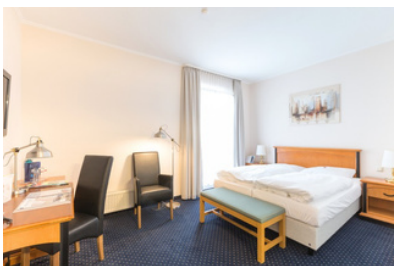

relexa hotel Bellevue

An der Alster 14
20099 Hamburg
Telefon + 49 (0) 40 | 284 44 - 0
hamburg@relexa-hotel.de

Amadeus: LMHAMBEL
Sabre: LM5136
Worldspan: LM8471
Apollo/Galileo: LM74713

A perfect location for business people & travellers in the heart of Hamburg

The relexa hotel Bellevue is located in the city of Hamburg with easy access to any means of transport and with a beautiful view of the "Alster", the city lake.

Discover a variety of culinary delights at the „Lange Reihe“, just around the corner from the hotel, and experience our warm service on your trip.

- ✓ 85 rooms in the categories standard single rooms, comfort, premium & suites
- ✓ 1 function room for up to 15 people with conference equipment and free Wi-Fi
- ✓ Breakfast restaurant with Alster view
- ✓ 15 parking spaces & 15 underground parking spaces