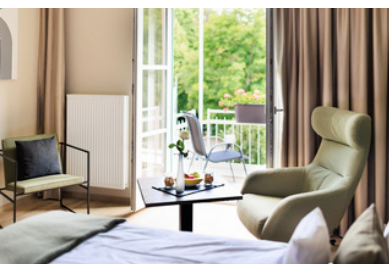

relexa hotel Bad Steben

Badstraße 26 – 28
95138 Bad Steben
Telefon + 49 (0) 92 88 | 72 - 0
badsteben@relexa-hotel.de

Amadeus: LMHOQ359
Sabre: LM11104
Worldspan: LM08359
Apollo/Galileo: LM42100

Beauty, wellness, fitness & charming nature in any season

Pack your bags, start the trip and relax in the untouched nature of the Franconian Forest. Our hotelteam is at your disposal to fulfil all your wishes right from the start. Experience the wide range of leisure and resort activities, which create a perfect environment for sport, fitness, beauty and good health.

- ✓ 122 rooms and suites
  Restaurant, Wintergarten with terrace, bar
- ✓ Spa with indoor pool, (9 x 13 m), sauna and aroma steam bath
- ✓ Beauty farm & Fitness room
- ✓ In-house doctor, ASLAN-Institut
- ✓ 9 function rooms for up to 200 persons, Wi-Fi